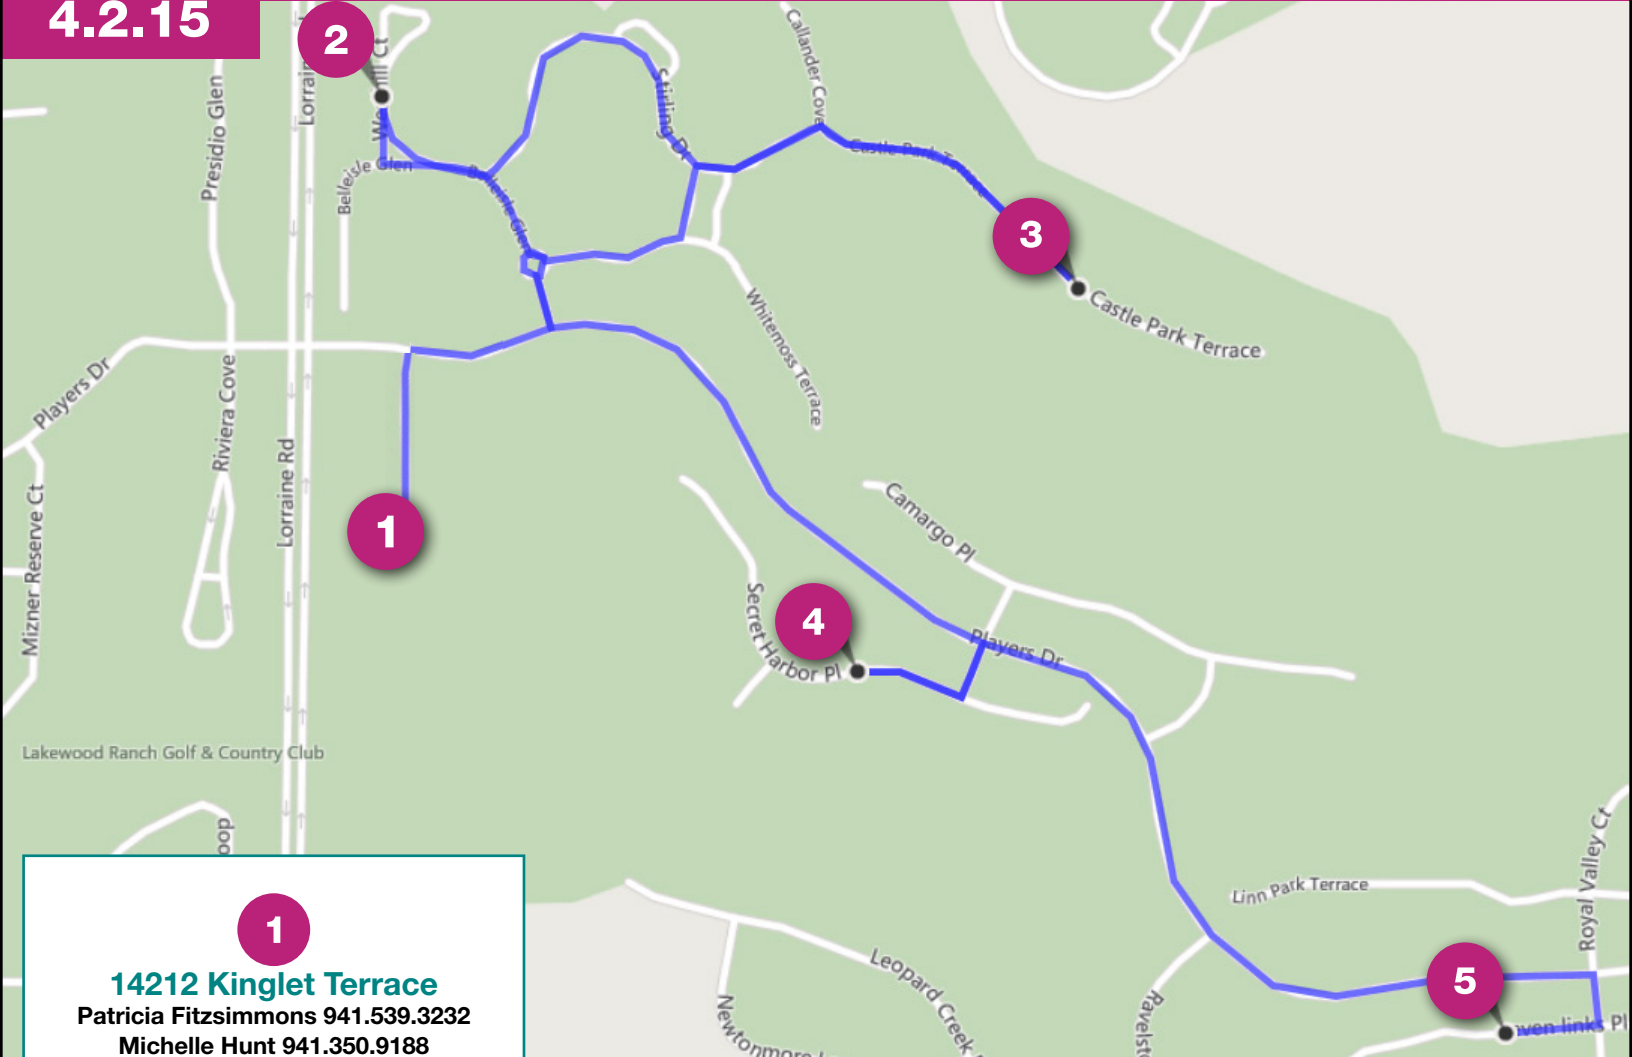

# BROKER TOUR COUNTRY CLUB EAST

4.2.15

1

**14212 Kinglet Terrace**

Patricia Fitzsimmons 941.539.3232  
Michelle Hunt 941.350.9188

2

**7110 Westhill Court**

Patricia Tan 941.504.9232  
Carla Rayman 941.724.0519